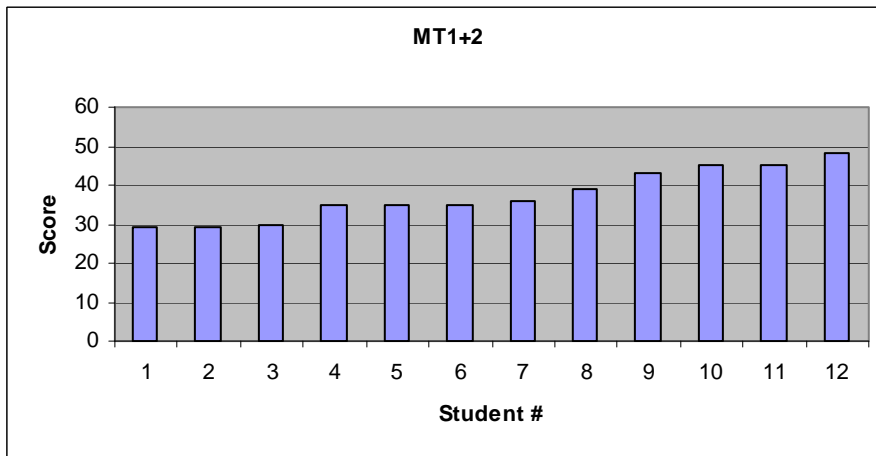

BCB 568 Spring 2010 Midterm Scores and Letter Grade Estimates

Letter grade performance based on MT1+2:

≤ 32 C range

≤ 42 B range

≥ 43 A range