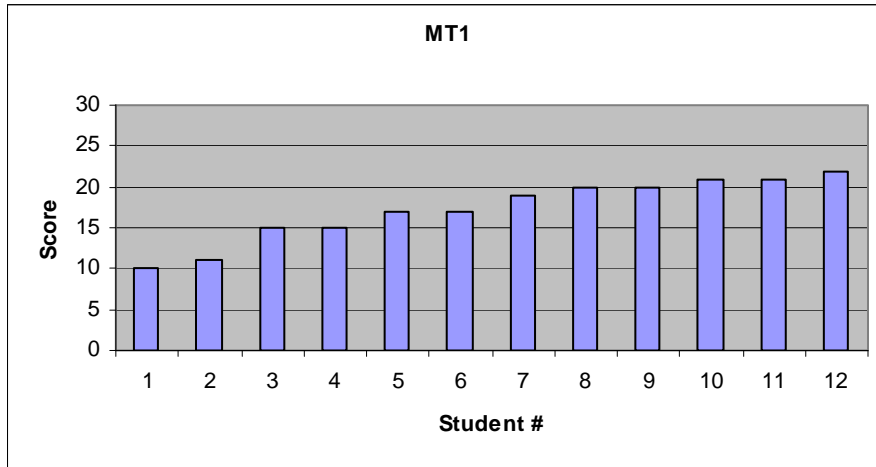

BCB 568 Spring 2010 Midterm Scores and Letter Grade Estimates

Letter grade performance based on MT1+2:

≤ 32 C range

≤ 42 B range

≥ 43 A range