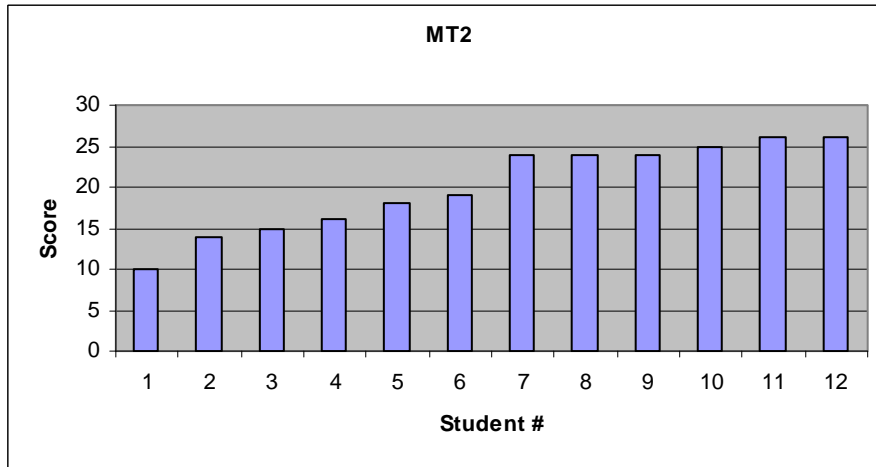

BCB 568 Spring 2010 Midterm Scores and Letter Grade Estimates

Letter grade performance based on MT1+2:

≤ 32 C range

≤ 42 B range

≥ 43 A range